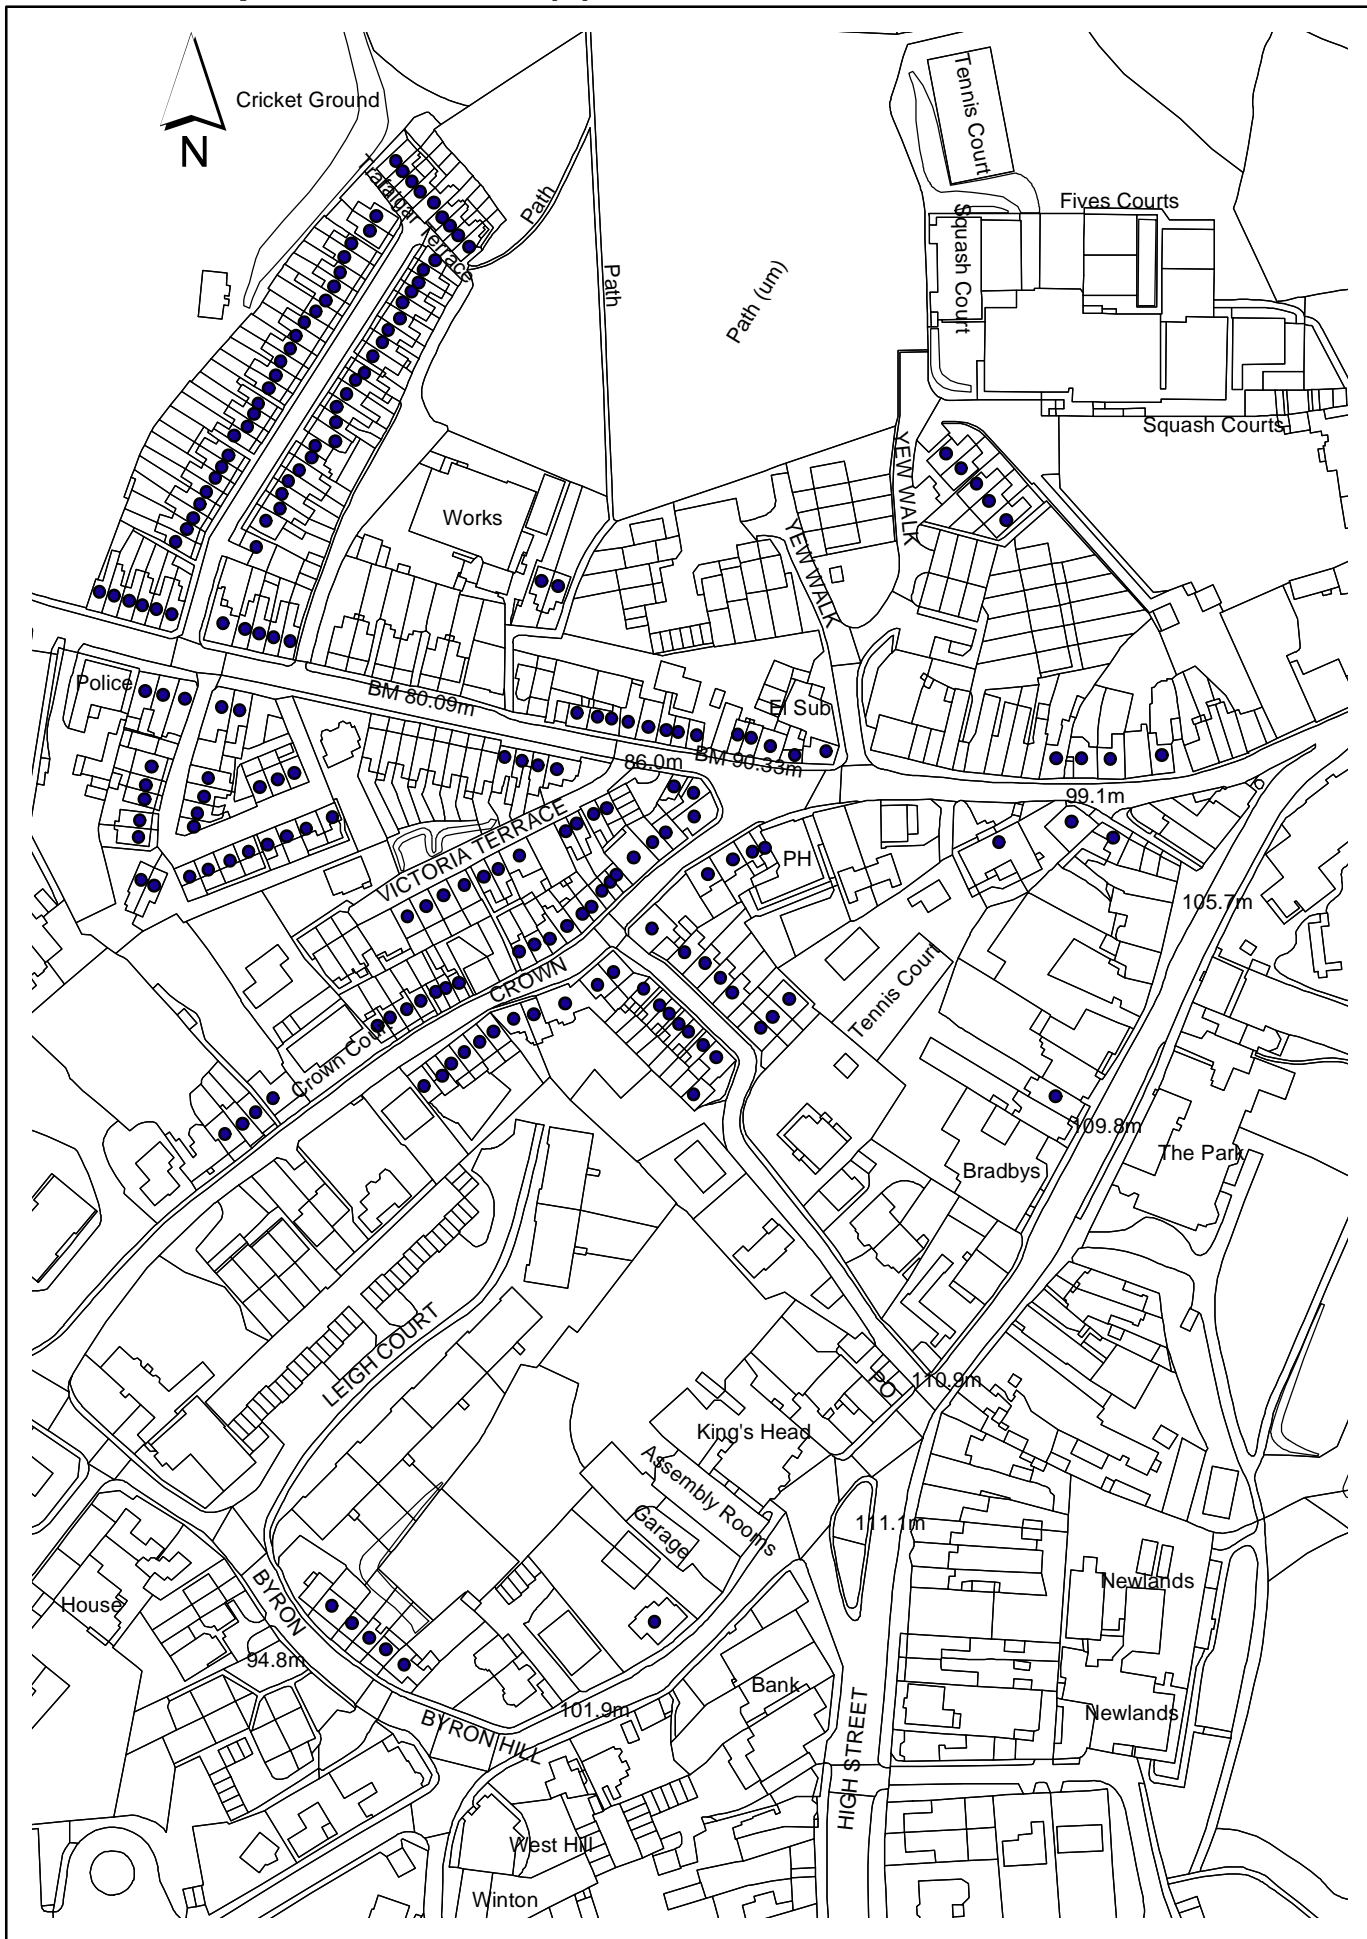

MAP A: Harrow on the Hill Village Conservation Area Proposed Article 4(2) Direction - Schedule 1

Reproduced from Ordnance Survey mapping data with the Permission of Her Majesty's Stationery Office. Crown Copyright. Unauthorised reproduction infringes upon Crown Copyright and may lead to Prosecutions or Civil Proceedings. London Borough of Harrow LA.100019206. 2005.

Scale 1:2000

Legend

- Schedule 1 Properties